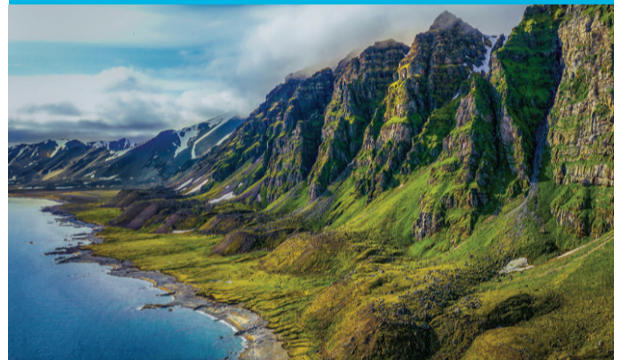

16 DAY BERGEN TO BERGEN THE SVALBARD EXPRESS

INCLUDES:

- 1 night pre-cruise stay in Bergen at a 4-star hotel including breakfast
- 14 nights onboard MS Trollfjord
- Transfers between port, hotel and airport
- English-speaking Coastal Experience team
- Norway's Coastal Kitchen welcome basket
- Afternoon tea and cakes in bar

POLAR INSIDE CABIN FROM **$6,049***
per person twin share

Price based on 2nd June 2023 departure.
Other departures available.