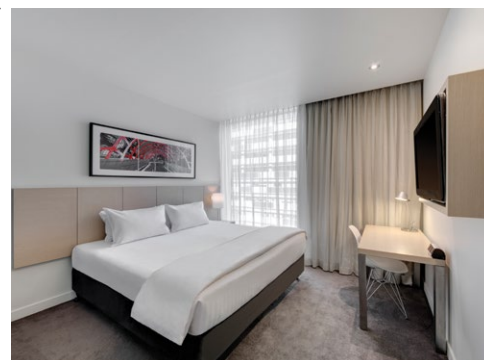

TRAVELODGE DOCKLANDS ★★★

INCLUDES:

- 1 night in a Guest Room
- 1 x A-Reserve ticket in Medallion Club seating to The Weeknd After Hours Til Dawn Global Stadium Tour - Marvel Stadium†
- Exclusive Function in 'The Gallery' within the Medallion Club
- Inclusive of 2.5-hour pre-event beverages and premium cocktail-style dining

from **$1,145*** per person twin share

CHECK IN DATES: 5 or 6 October 2025