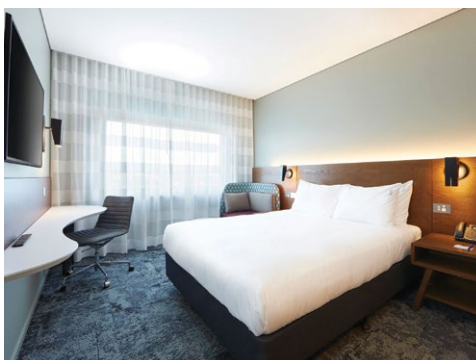

HOLIDAY INN EXPRESS SOUTHBANK ★★★

INCLUDES:

- 1 night in a Standard Room
- 1 x A-Reserve ticket in Medallion Club seating to The Weeknd After Hours Til Dawn Global Stadium Tour - Marvel Stadium†
- Exclusive Function in 'The Gallery' within the Medallion Club
- Inclusive of 2.5-hour pre-event beverages and premium cocktail-style dining

from **$1,099*** per person twin share

CHECK IN DATES: 5 or 6 October 2025